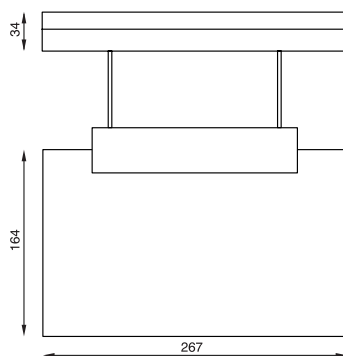

W		!	t			
1W	LED	FP	3,0 h	1,0		MNVIA-LR
1W	LED	FP	3,0 h	1,0		MNVIA-D

VIA